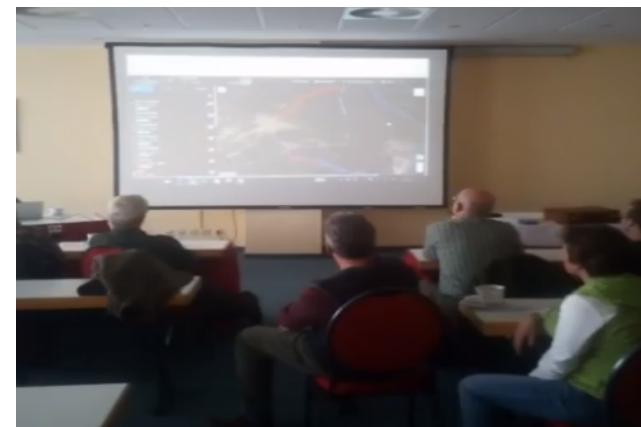

Inevitable evaluation tool for dog exams, competitions