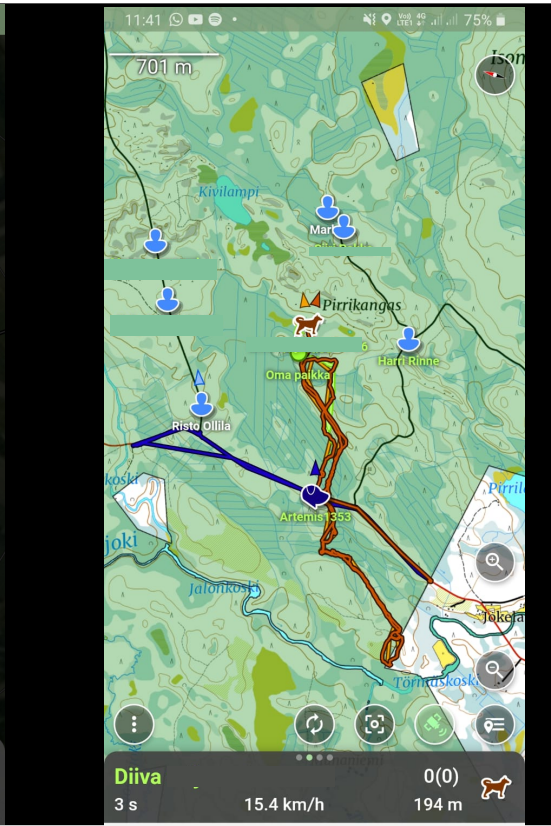

THE EASIEST AND MOST RELIABLE CONNECTION WITHIN A HUNTING TEAM

Management. communication. Security